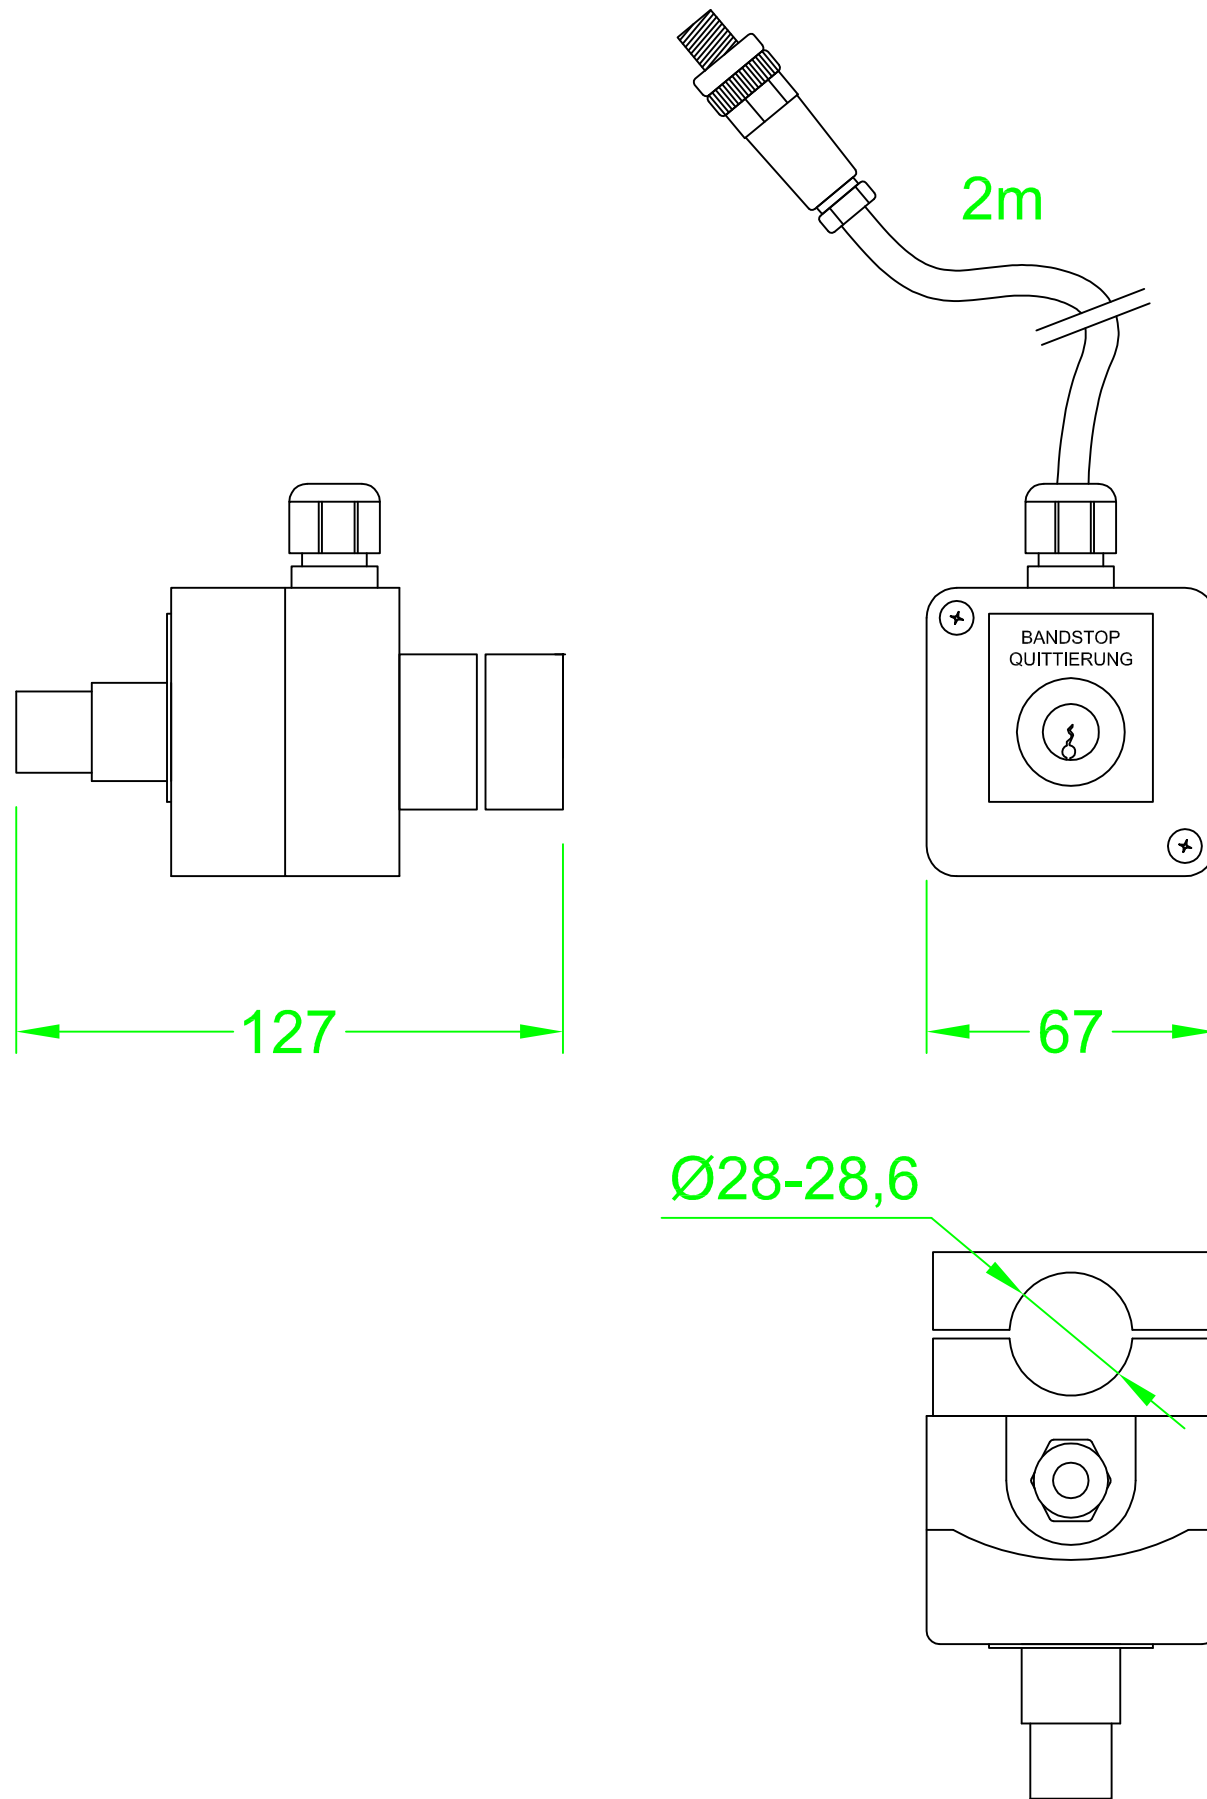

KVL-KSW02 ASI KEY-SWITCH

| KVL-LTW02 OVERVIEW | | |
|--------------------|----|------------|
| KVL-LTW02-OV-JCvA | | 16/03/2011 |
| X Units | XX | 1/X |

KVL COMP
Industrial Automation Ltd.