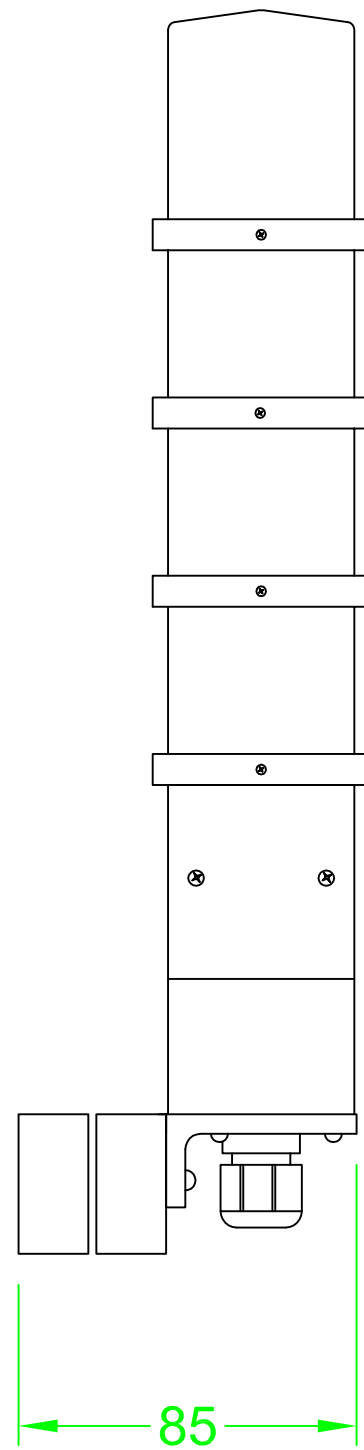

KVL-LTW02 ASI LIGHT TOWER

Ø28-28,6

KVL-LTW02 OVERVIEW		
KVL-LTW02-OV-JCvA	16/03/2011	KVL COMP Industrial Automation Ltd.
X Units	XX	