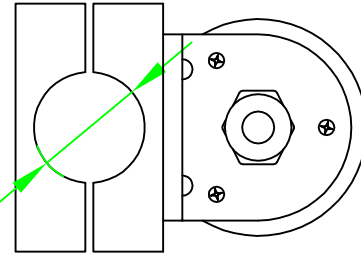

KVL-LTW02 ASI LIGHT TOWER

Ø28-28,6

KVL-LTW02 OVERVIEW		
KVL-LTW02-OV-JCvA	16/03/2011	KVL COMP Industrial Automation Ltd.
X Units	XX	