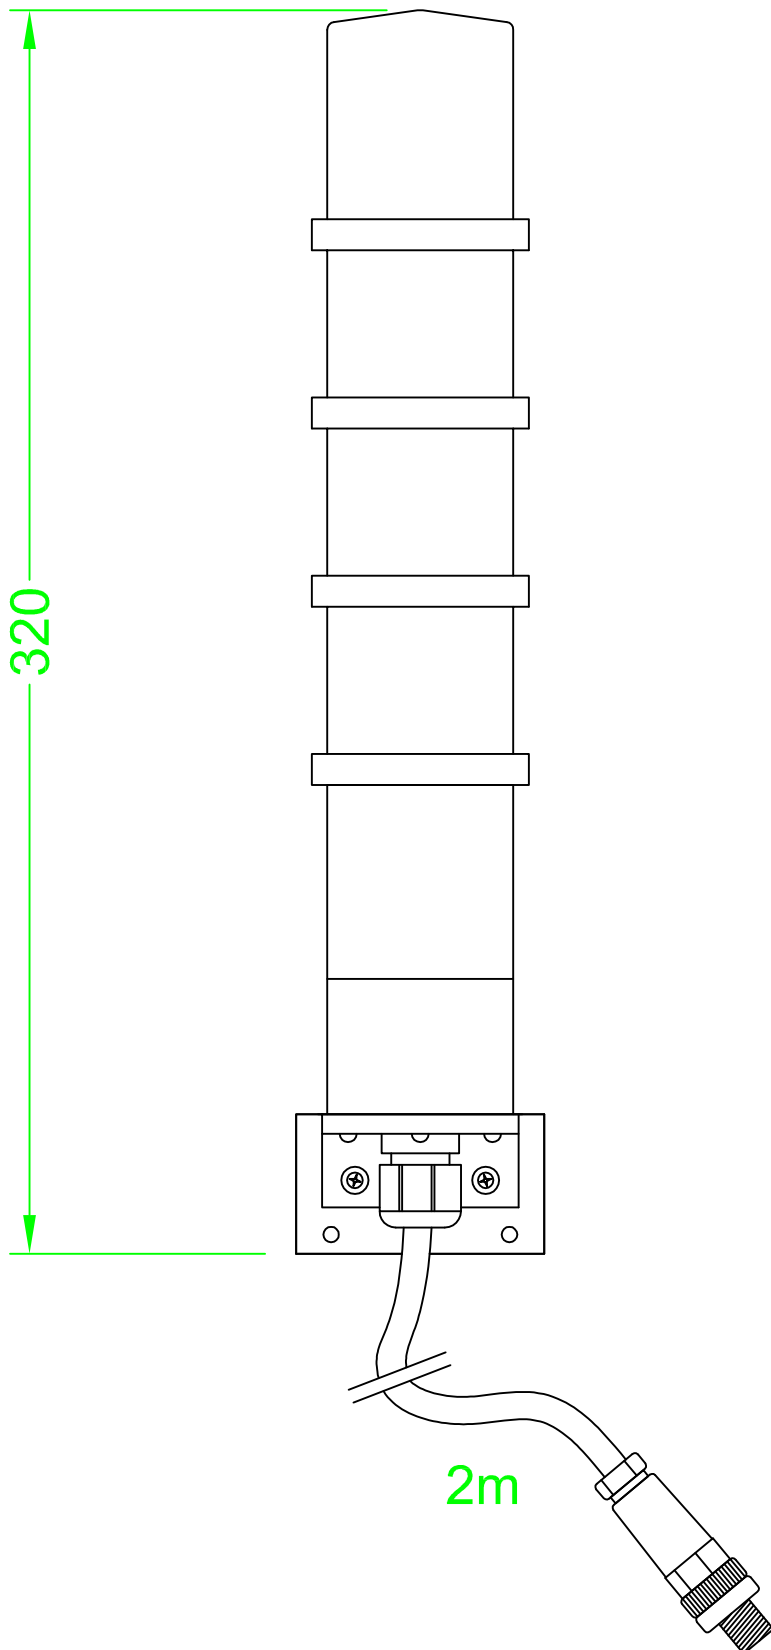

KVL-LTW02 ASI LIGHT TOWER

Ø28-28,6

KVL-LTW02 OVERVIEW		
KVL-LTW02-OV-JCvA	16/03/2011	KVL COMP Industrial Automation Ltd.
X Units	XX	