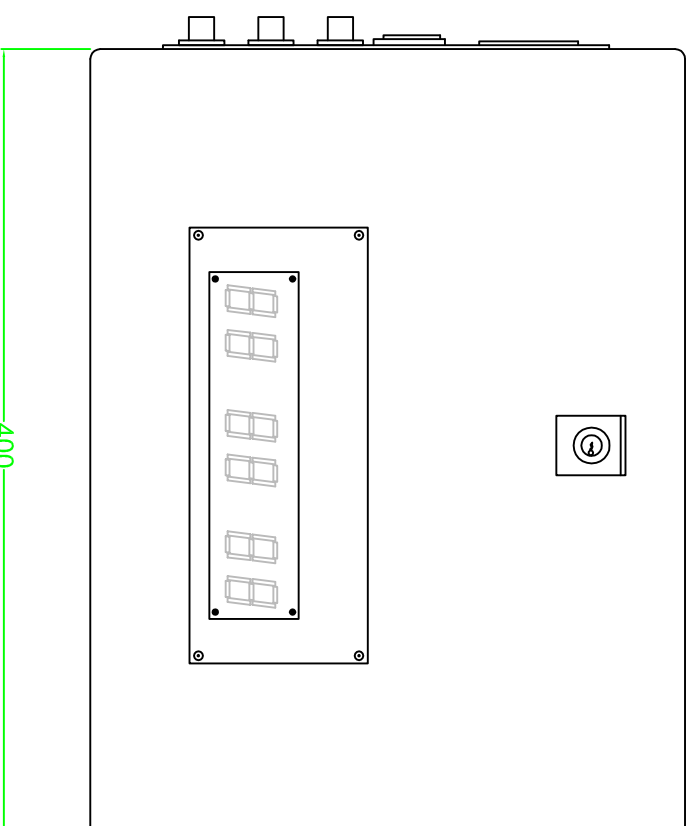

TORQUE WRENCH CONTROL BOX

TORQUE WRENCH CONTROL BOX

KVL-ATQ06EEU-OV-JCVB

19/03/2011

X Units

XXX

1/1

KVL COMP
Industrial Automation Ltd.