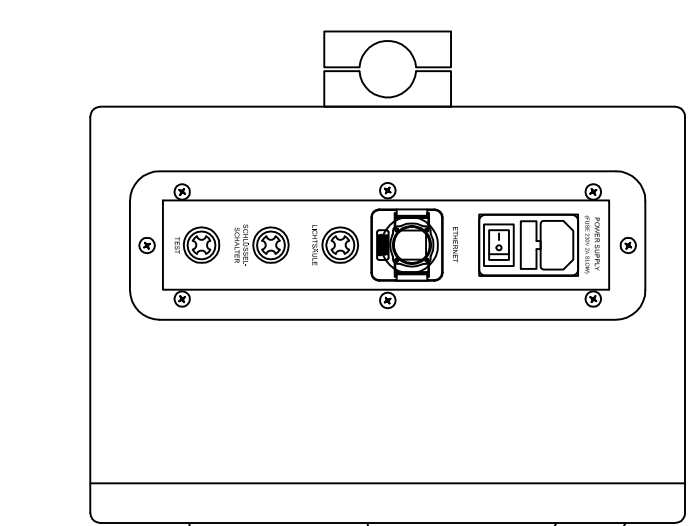

TORQUE WRENCH CONTROL BOX

TORQUE WRENCH CONTROL BOX

KVL-ATQ06EEU-OV-JCVB

19/03/2011

X Units

XXX

1/1

KVL COMP
Industrial Automation Ltd.