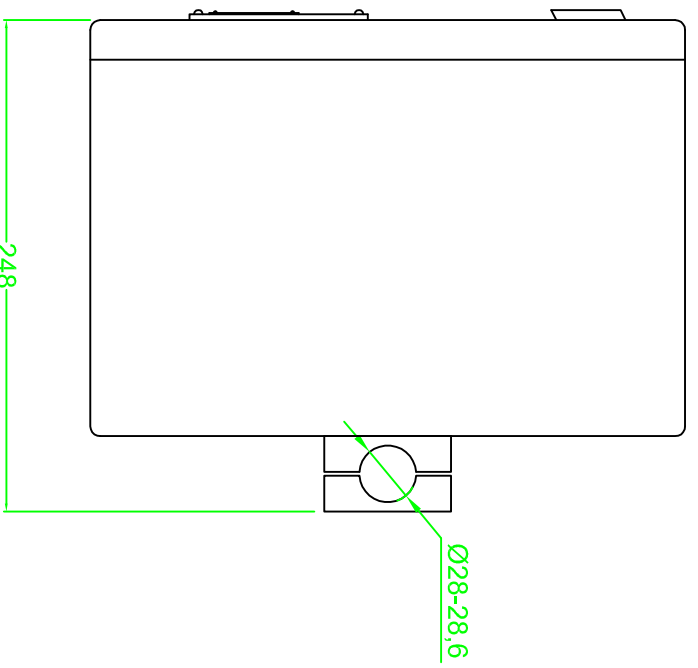

TORQUE WRENCH CONTROL BOX

TORQUE WRENCH CONTROL BOX

KVL-ATQ06EEU-OV-JCVB

19/03/2011

X Units

XXX

1/1

KVL COMP
Industrial Automation Ltd.