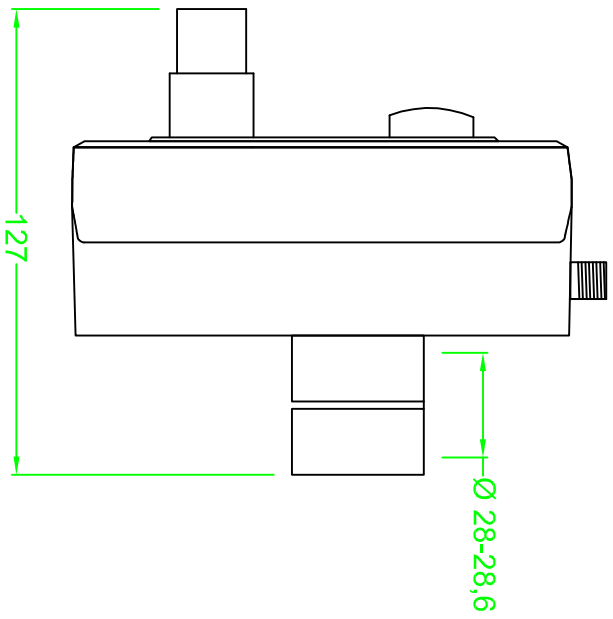

# AS-I KEY SWITCH

<b>AS-I KEY SWITCH KVL-KSW001</b>			<b>KVL COMP</b> Industrial Automation Ltd.
<b>OVERVIEW</b>			
KVL-KSW001-OV-J-CVA	09/02/2010		
X Units	YY	1/X	